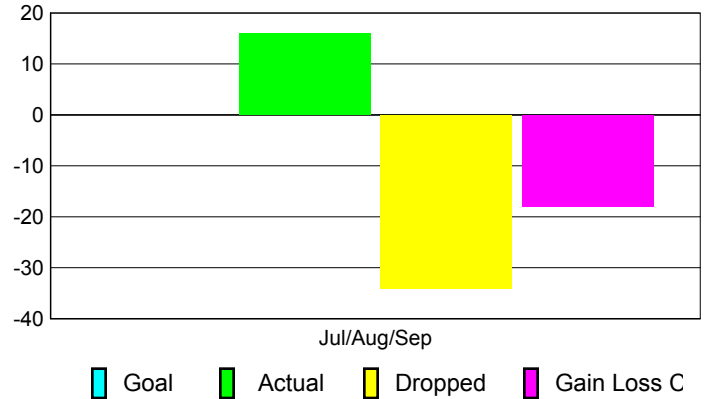

Membership Results 2010-2011

Goal, New, Dropped, Gain/Loss

Comparison of Membership Gain/Loss

Current Year Compared to the Previous Year